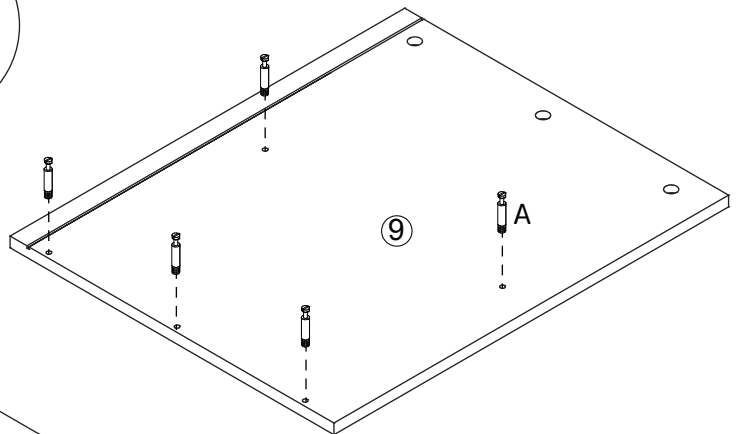

Ax 37PCS	Bx 37PCS	Cx 16PCS	Dx 12PCS	Ex 12PCS	Fx 1PC
					
Cam Bolt	Cam Lock	(Ø3x12mm) Screw	(Ø6x50mm) Bolt	Bolt Nut	Allen Key
Gx 14PCS	Hx 12PCS	Ix 2PCS	Jx 10PCS	Kx 4PCS	Lx 4PCS
					
(Ø6x30mm) Wooden Peg	(Ø4x35mm) Screw	Magnet Strip	(Ø8x30mm) Wooden Peg	(Ø4x45mm) Screw	Buckle
 					Mx 4PCS
					
Cabinet Slider Nx2					(Ø3x14mm) Buckle
Drawer Slider Ox2					

1

N and O are shipped together to maintain the oil for the ball bearings. Note that you need to tip up the safety release tab to take out the O part prior to assembly.

2

3

4

5

6

7