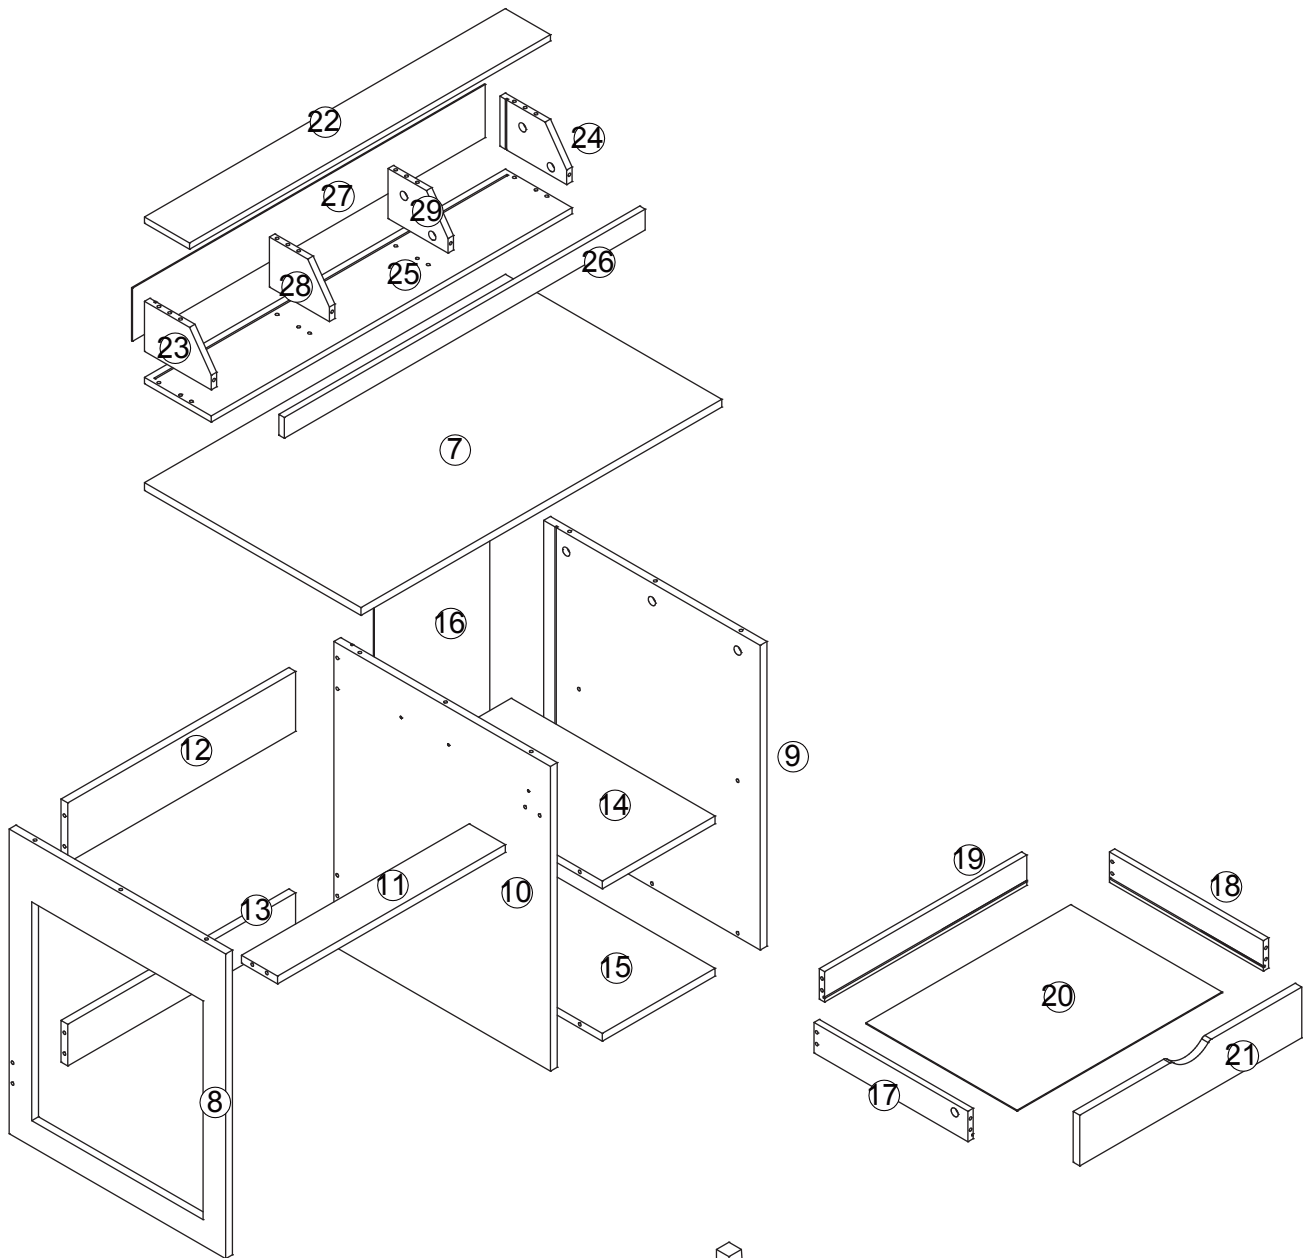

# *Alice & Fox*

Alice & Fox Desk with Storage, White/Grey/Pink  
10072963/10143442/10143443

## ASSEMBLY INSTRUCTIONS

WARNING! THIS PRODUCT SHOULD BE ASSEMBLED BY ADULTS ONLY.

① x1PC	② x1PC	③ x1PC	④ x2PCS	⑤ x1PC	⑥ x1PC
					
⑦ x1PC	⑧ x1PC	⑨ x1PC	⑩ x1PC	⑪ x1PC	⑫ x1PC
					
⑬ x1PC	⑭ x1PC	⑮ x1PC	⑯ x1PC	⑰ x1PC	⑱ x1PC
					
⑲ x1PC	⑳ x1PC	㉑ x1PC	㉒ x1PC	㉓ x1PC	㉔ x1PC
					
㉕ x1PC	㉖ x1PC	㉗ x1PC	㉘ x1PC	㉙ x1PC	
					

Ax 37PCS	Bx 37PCS	Cx 16PCS	Dx 12PCS	Ex 12PCS	Fx 1PC
					
Cam Bolt	Cam Lock	(Ø3x12mm) Screw	(Ø6x50mm) Bolt	Bolt Nut	Allen Key
Gx 14PCS	Hx 12PCS	Ix 2PCS	Jx 10PCS	Kx 4PCS	Lx 4PCS
					
(Ø6x30mm) Wooden Peg	(Ø4x35mm) Screw	Magnet Strip	(Ø8x30mm) Wooden Peg	(Ø4x45mm) Screw	Buckle
 					Mx 4PCS
					
Cabinet Slider Nx2					(Ø3x14mm) Buckle
Drawer Slider Ox2					

1

N and O are shipped together to maintain the oil for the ball bearings. Note that you need to tip up the safety release tab to take out the O part prior to assembly.

2

3

4

5

6

7