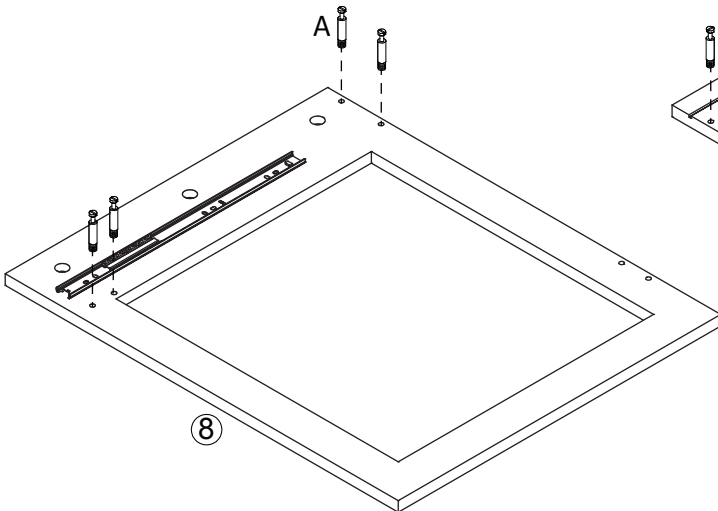

Ax 37PCS	Bx 37PCS	Cx 16PCS	Dx 12PCS	Ex 12PCS	Fx 1PC
					
Cam Bolt	Cam Lock	(Ø3x12mm) Screw	(Ø6x50mm) Bolt	Bolt Nut	Allen Key
Gx 14PCS	Hx 12PCS	Ix 2PCS	Jx 10PCS	Kx 4PCS	Lx 4PCS
					
(Ø6x30mm) Wooden Peg	(Ø4x35mm) Screw	Magnet Strip	(Ø8x30mm) Wooden Peg	(Ø4x45mm) Screw	Buckle
 					Mx 4PCS
					
Cabinet Slider Nx2					(Ø3x14mm) Buckle
Drawer Slider Ox2					

1

N and O are shipped together to maintain the oil for the ball bearings. Note that you need to tip up the safety release tab to take out the O part prior to assembly.

2

3

4

5

6

7