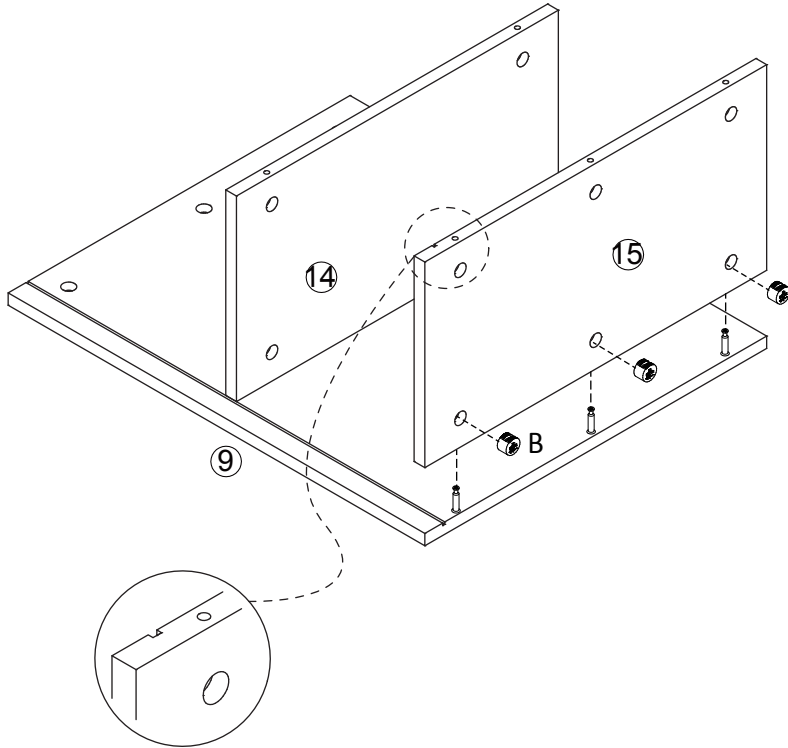

Ax 37PCS	Bx 37PCS	Cx 16PCS	Dx 12PCS	Ex 12PCS	Fx 1PC
					
Cam Bolt	Cam Lock	(Ø3x12mm) Screw	(Ø6x50mm) Bolt	Bolt Nut	Allen Key
Gx 14PCS	Hx 12PCS	Ix 2PCS	Jx 10PCS	Kx 4PCS	Lx 4PCS
					
(Ø6x30mm) Wooden Peg	(Ø4x35mm) Screw	Magnet Strip	(Ø8x30mm) Wooden Peg	(Ø4x45mm) Screw	Buckle
 					Mx 4PCS
					
Cabinet Slider Nx2					(Ø3x14mm) Buckle
Drawer Slider Ox2					

1

N and O are shipped together to maintain the oil for the ball bearings. Note that you need to tip up the safety release tab to take out the O part prior to assembly.

2

3

4

5

6

7