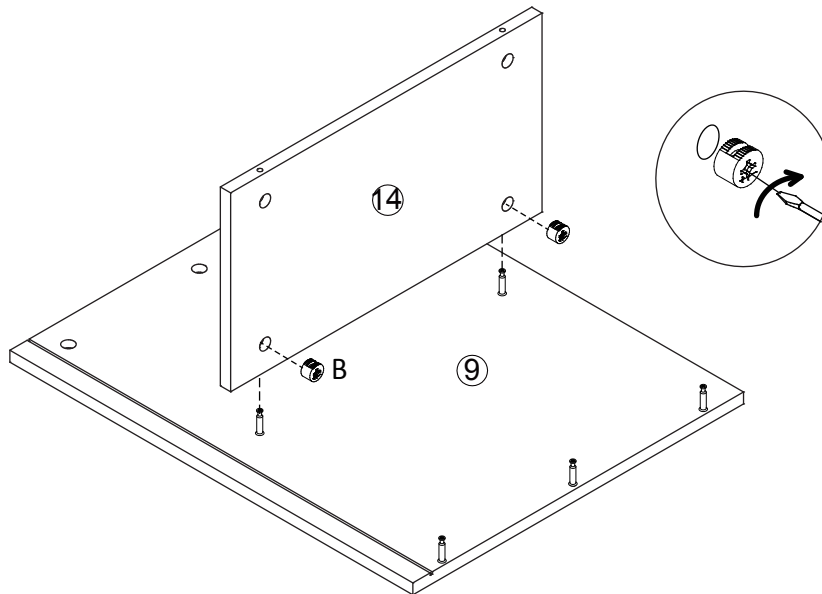

Ax 37PCS	Bx 37PCS	Cx 16PCS	Dx 12PCS	Ex 12PCS	Fx 1PC
					
Cam Bolt	Cam Lock	(Ø3x12mm) Screw	(Ø6x50mm) Bolt	Bolt Nut	Allen Key
Gx 14PCS	Hx 12PCS	Ix 2PCS	Jx 10PCS	Kx 4PCS	Lx 4PCS
					
(Ø6x30mm) Wooden Peg	(Ø4x35mm) Screw	Magnet Strip	(Ø8x30mm) Wooden Peg	(Ø4x45mm) Screw	Buckle
 					Mx 4PCS
					
Cabinet Slider Nx2					(Ø3x14mm) Buckle
Drawer Slider Ox2					

1

N and O are shipped together to maintain the oil for the ball bearings. Note that you need to tip up the safety release tab to take out the O part prior to assembly.

2

3

4

5

6

7