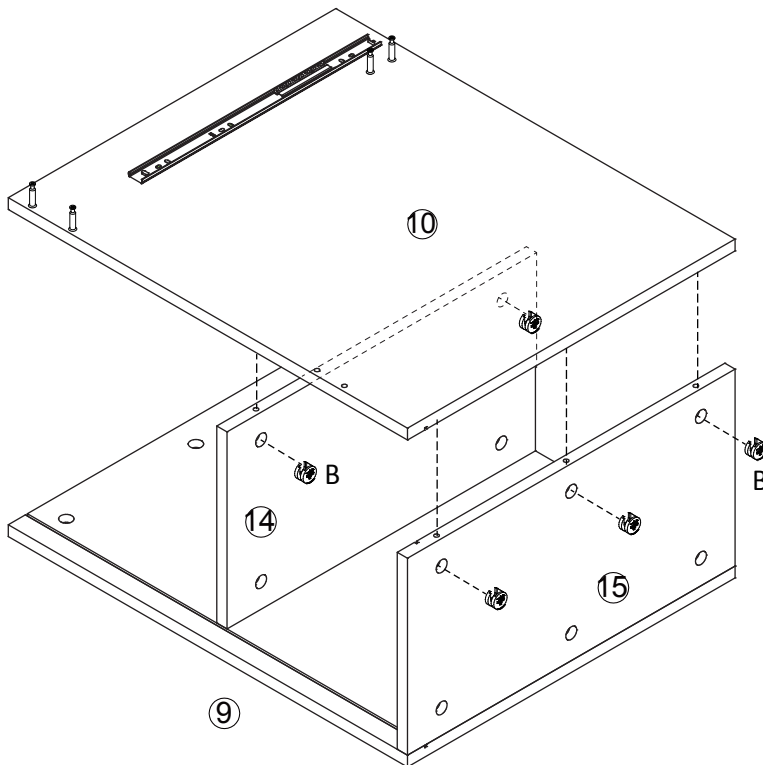

Ax 37PCS	Bx 37PCS	Cx 16PCS	Dx 12PCS	Ex 12PCS	Fx 1PC
					
Cam Bolt	Cam Lock	(Ø3x12mm) Screw	(Ø6x50mm) Bolt	Bolt Nut	Allen Key
Gx 14PCS	Hx 12PCS	Ix 2PCS	Jx 10PCS	Kx 4PCS	Lx 4PCS
					
(Ø6x30mm) Wooden Peg	(Ø4x35mm) Screw	Magnet Strip	(Ø8x30mm) Wooden Peg	(Ø4x45mm) Screw	Buckle
 					Mx 4PCS
					
Cabinet Slider Nx2					(Ø3x14mm) Buckle
Drawer Slider Ox2					

1

N and O are shipped together to maintain the oil for the ball bearings. Note that you need to tip up the safety release tab to take out the O part prior to assembly.

2

3

4

5

6

7