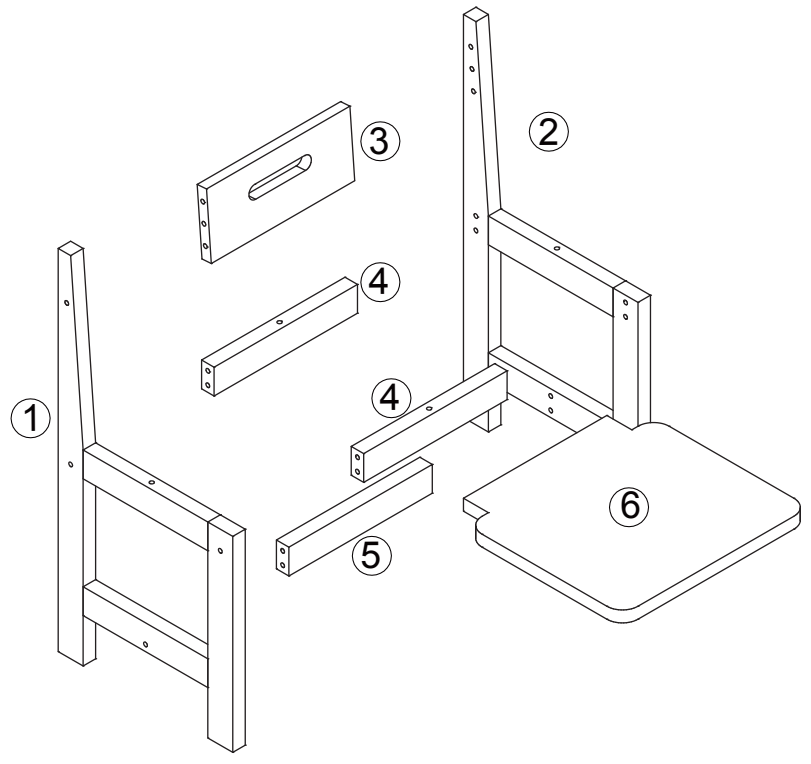

# *Alice & Fox*

Alice & Fox Desk with Storage, White/Grey/Pink  
10072963/10143442/10143443

## ASSEMBLY INSTRUCTIONS

WARNING! THIS PRODUCT SHOULD BE ASSEMBLED BY ADULTS ONLY.

① x1PC	② x1PC	③ x1PC	④ x2PCS	⑤ x1PC	⑥ x1PC
					
⑦ x1PC	⑧ x1PC	⑨ x1PC	⑩ x1PC	⑪ x1PC	⑫ x1PC
					
⑬ x1PC	⑭ x1PC	⑮ x1PC	⑯ x1PC	⑰ x1PC	⑱ x1PC
					
⑲ x1PC	⑳ x1PC	㉑ x1PC	㉒ x1PC	㉓ x1PC	㉔ x1PC
					
㉕ x1PC	㉖ x1PC	㉗ x1PC	㉘ x1PC	㉙ x1PC	
					

Ax 37PCS	Bx 37PCS	Cx 16PCS	Dx 12PCS	Ex 12PCS	Fx 1PC
					
Cam Bolt	Cam Lock	(Ø3x12mm) Screw	(Ø6x50mm) Bolt	Bolt Nut	Allen Key
Gx 14PCS	Hx 12PCS	Ix 2PCS	Jx 10PCS	Kx 4PCS	Lx 4PCS
					
(Ø6x30mm) Wooden Peg	(Ø4x35mm) Screw	Magnet Strip	(Ø8x30mm) Wooden Peg	(Ø4x45mm) Screw	Buckle
 					Mx 4PCS
					
Cabinet Slider Nx2					(Ø3x14mm) Buckle
Drawer Slider Ox2					

1

N and O are shipped together to maintain the oil for the ball bearings. Note that you need to tip up the safety release tab to take out the O part prior to assembly.

2

3

4

5

6

7