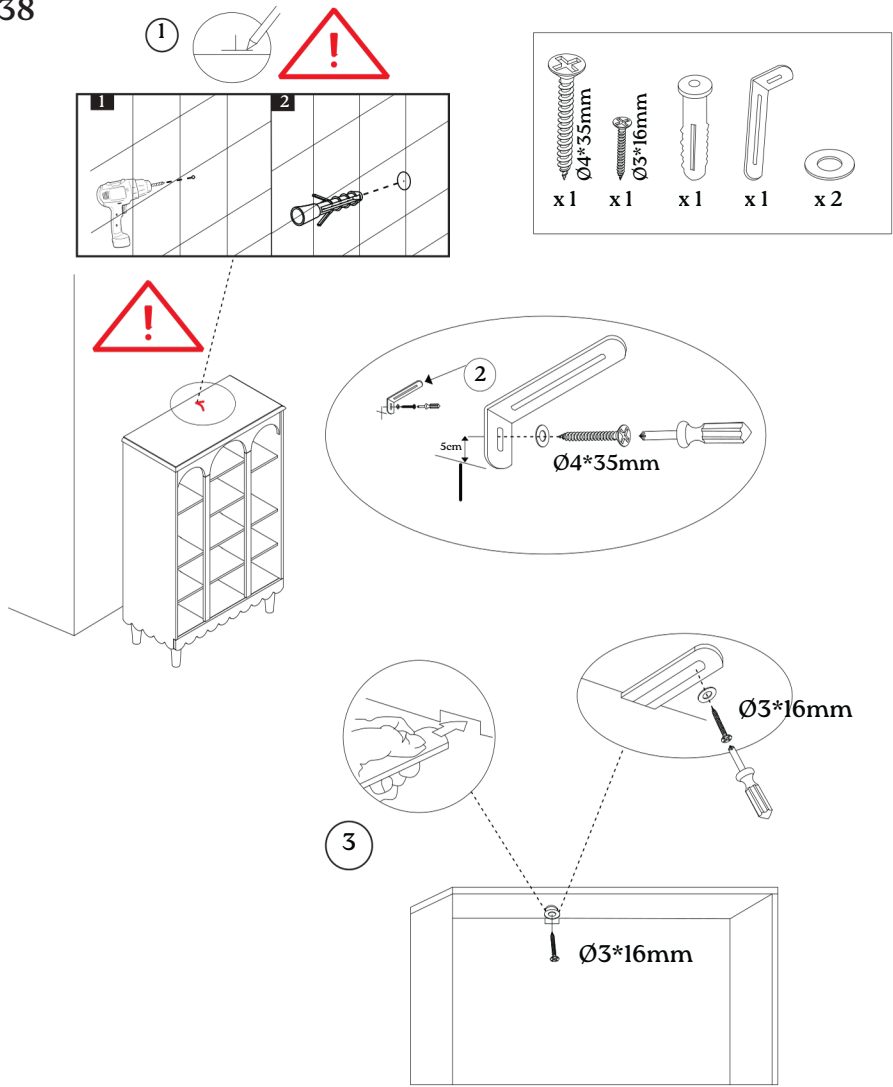

Ø8*30mm

x 8

34

35

Alice & Fox

Produced by:
Jollyroom AB
Sörredsvägen III SE-418 78
Göteborg SWEDEN
Contact: +46313100000
www.jollyroom.com/contact

Producerad av:
Jollyroom AB
Sörredsvägen III SE-418 78
Göteborg SWEDEN
Kontakt: +46313100000
www.jollyroom.com/contact